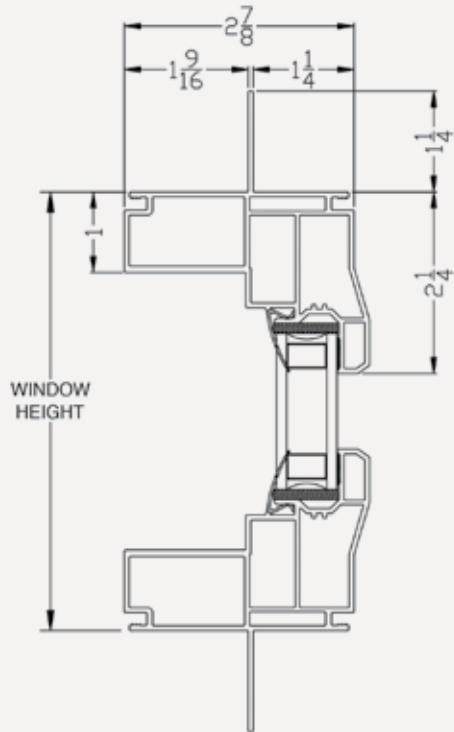

Size Limitations*			
	Width	Height	U.I.
Min	11.50"	11.50"	
Max	54"	96"	156"
	72"	84"	

*Dimensions are reversible

Actual Window Size Formulas – Per Opening	
Actual Window Width	Actual Window Height
Rough Opening – 0.5"	Rough Opening – 0.5"

Visible Glass Formulas – Per Opening	
Visible Glass Width (VGW)	Visible Glass Height (VGH)
FW – 5"	FH – 5"

Total Visible Glass Square Foot Formula
Visible Glass Width x Visible Glass Height / 144

Vertical Cross Section