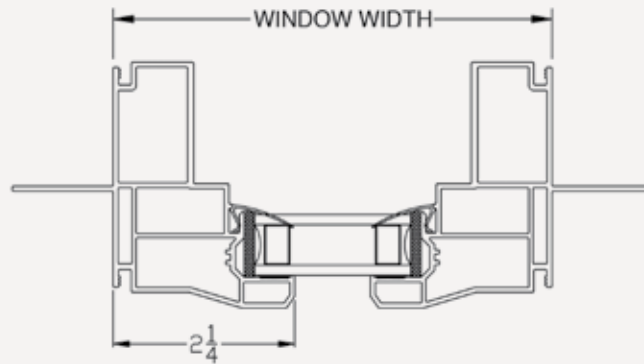

Horizontal Cross Section