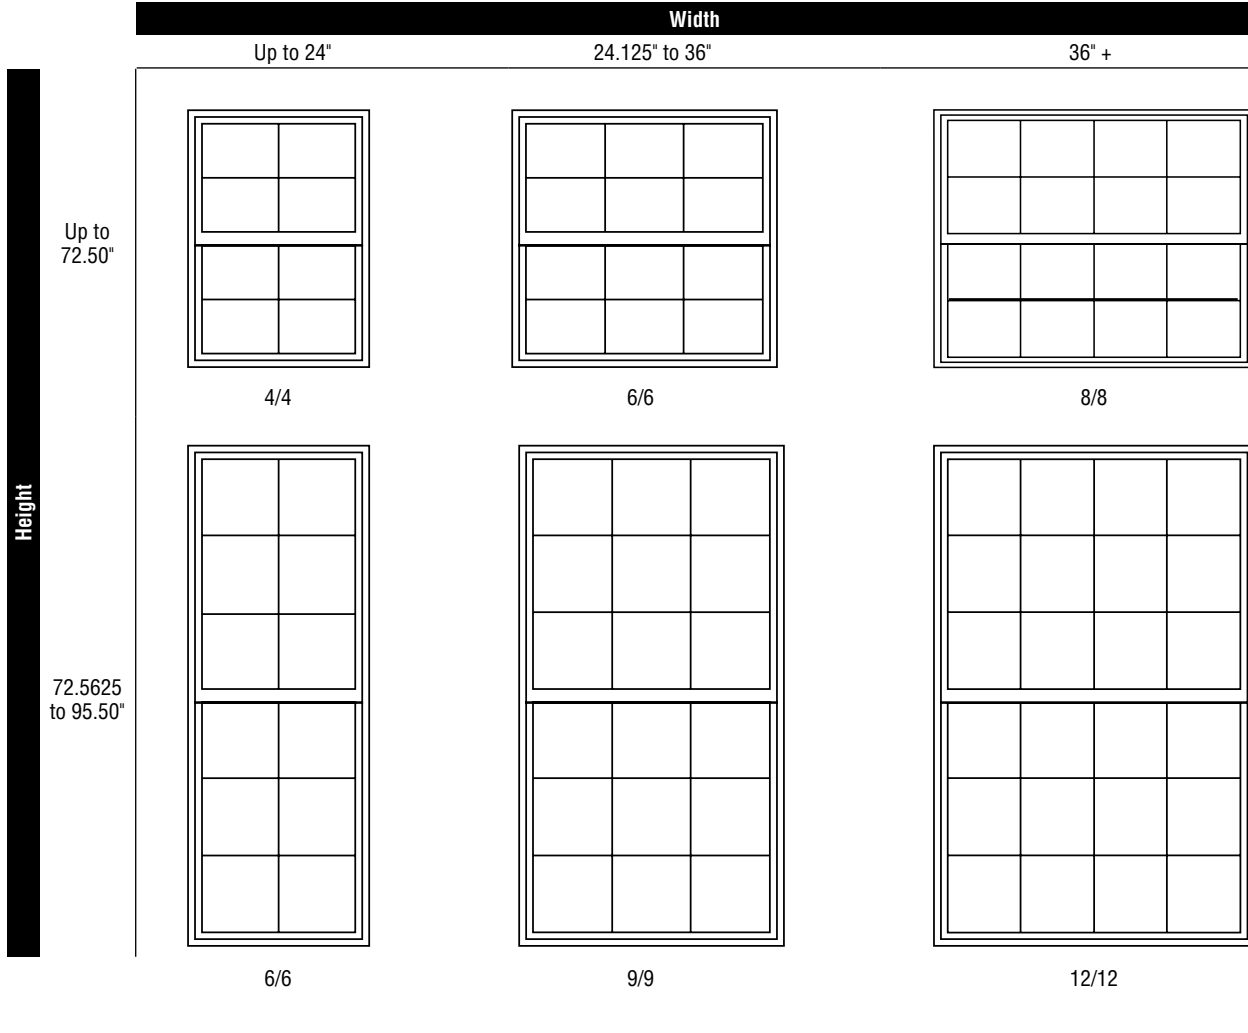

SINGLE-HUNG – MODEL 1700

Size Limitations			
	Width	Height	U.I.
Min	14.25"	25"	
Max	48"	96"	144"
	52"	84"	

Actual Window Size Formulas – Per Opening	
Actual Window Width	Actual Window Height
Rough Opening – 0.5"	Rough Opening – 0.5"

Clear Opening Formulas – Per Opening	
Clear Opening Width (COW)	Clear Opening Height (COH)
FW – 4.5"	FH/2 – 3"

Clear Opening / Egress Square Foot Formula
Clear Opening Width x Clear Opening Height / 144

Visible Glass Formulas – Per Opening	
Visible Glass Width (VGW)	Visible Glass Height (VGH)
FW – 4.625"	FH/2 – 3.25"

Total Visible Glass Square Foot Formula
Visible Glass Width x Visible Glass Height / 144

Egress/Clear Opening Size Reference Chart																
		Actual Window Width														
		17.50	19.50	23.50	27.50	29.50	31.50	35.50	37.50	39.50	41.50	43.50	47.50	49.50	51.50	
Actual Window Height	27.50															
	33.50															
	35.50															
	37.50															
	39.50															
	41.50															
	43.50															
	45.50															
	47.50															
	49.50															
	51.50															
	53.50															
	55.50										•	•	•	•		
	59.50								•	•	•	•	•	•	•	•
	61.50								•	•	•	•	•	•		
	63.50								•	•	•	•	•	•		
	65.50								•	•	•	•	•	•	•	•
	71.50							•	•	•	•	•	•	•	•	•
	73.50						•	•	•	•	•	•	•	•		
	77.50				•	•	•	•	•	•	•	•	•	•	•	•
83.50				•	•	•	•	•	•	•	•	•	•	•	•	
89.50				•	•	•	•	•	•	•	•	•	•			
95.50				•	•	•	•	•	•	•	•	•	•			

Egress/clear opening criteria is a minimum 20" net opening width, minimum 24" net opening height and minimum 5.7 sq. ft. opening area.

SINGLE-HUNG – MODEL 1700

Default Colonial Grid Pattern – Full