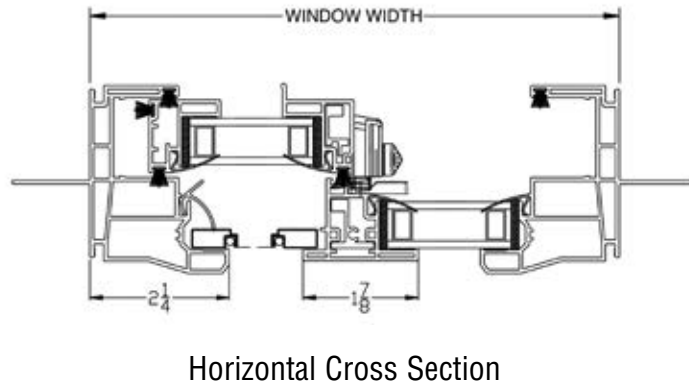

Width		
		Up to 46"	46" to 70.50"	70.50" to max
Height	Up to 28"	4/4	6/6	8/8
	28" to 46"	6/6	8/8	12/12
	46" to max	8/8	12/12	16/16