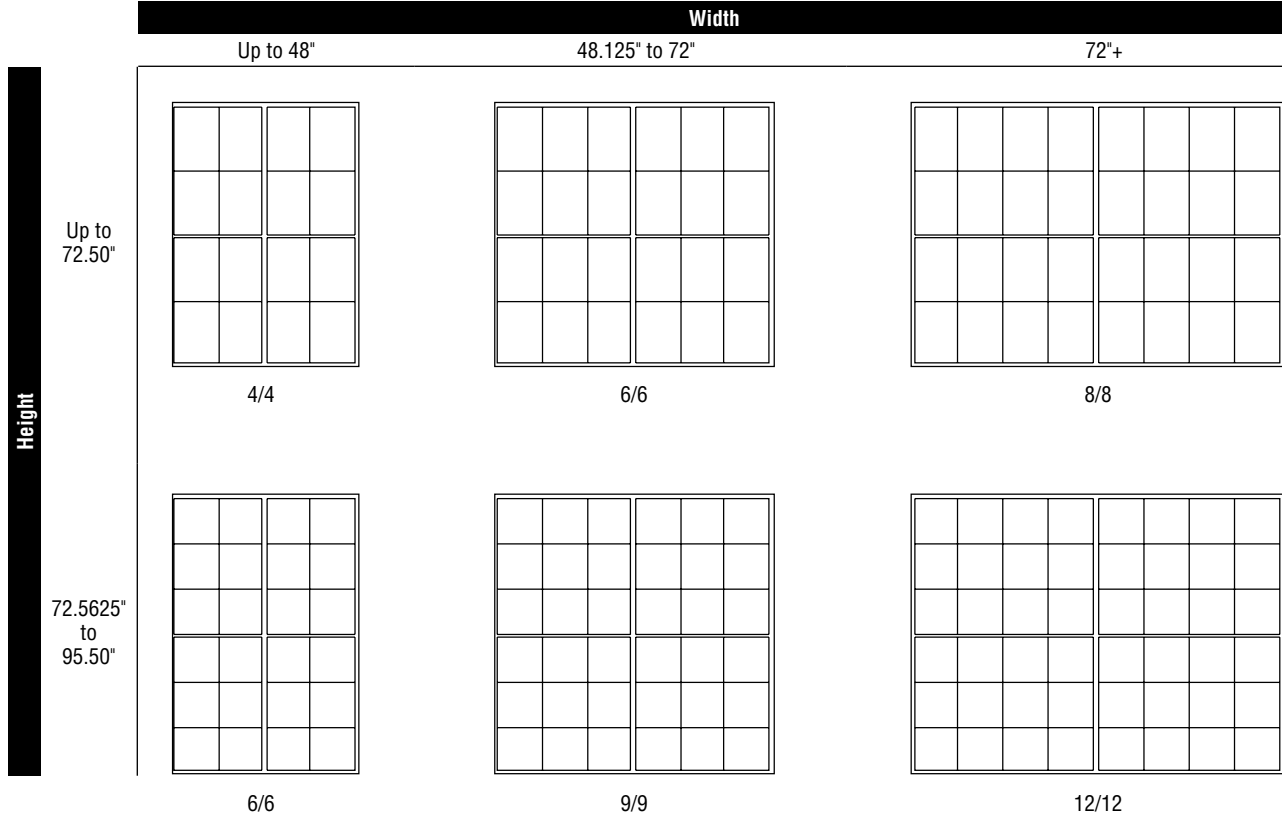

TWIN SINGLE-HUNG – MODEL 1720

Size Limitations			
	Width	Height	U.I.
Min	29"	25"	
Max	96"	84"	180"

Actual Window Size Formulas – Per Opening	
Actual Window Width	Actual Window Height
Rough Opening – 0.5"	Rough Opening – 0.5"

Clear Opening Formulas – Per Opening	
Clear Opening Width (COW)	Clear Opening Height (COH)
FW/2 – 4.75"	FH/2 – 3"

Clear Opening / Egress Square Foot Formula
Clear Opening Width x Clear Opening Height / 144

Visible Glass Formulas – Per Opening	
Visible Glass Width (VGW)	Visible Glass Height (VGH)
FW/2 – 4.75"	FH/2 – 3.25"

Total Visible Glass Square Foot Formula
Visible Glass Width x Visible Glass Height / 144

Egress/Clear Opening Size Reference Chart														
		Actual Unit Width												
		35.50	39.50	47.50	55.50	59.50	63.50	71.50	75.50	79.50	83.50	87.50	95.50	
Actual Unit Height	35.50													
	37.50													
	41.50													
	43.50													
	45.50													
	47.50													
	49.50													
	51.50													
	53.50													
	59.50								•	•	•	•	•	•
	61.50								•	•	•	•	•	•
	65.50								•	•	•	•	•	•
	71.50							•	•	•	•	•	•	•
	73.50						•	•	•	•	•	•	•	•
	77.50				•	•	•	•	•	•	•	•	•	•
83.50				•	•	•	•	•	•	•	•	•	•	

Egress/clear opening criteria is a minimum 20" net opening width, minimum 24" net opening height and minimum 5.7 sq. ft. opening area.

TWIN SINGLE-HUNG – MODEL 1720

Default Colonial Grid Pattern – Full