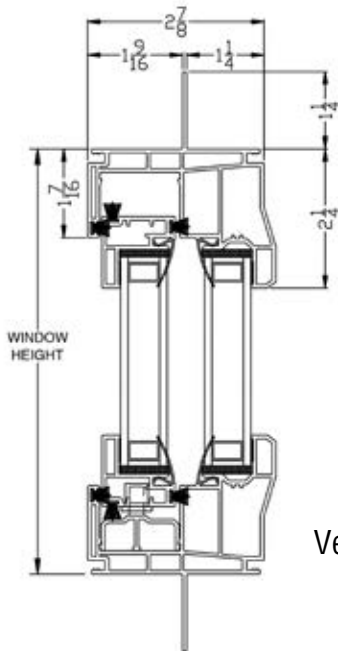

Width		
		Up to 46"	46" to 70.50"	70.50" to max
Height	Up to 28"	4/4	6/6	8/8
	28" to 46"	6/6	8/8	12/12
	46" to max	8/8	12/12	16/16