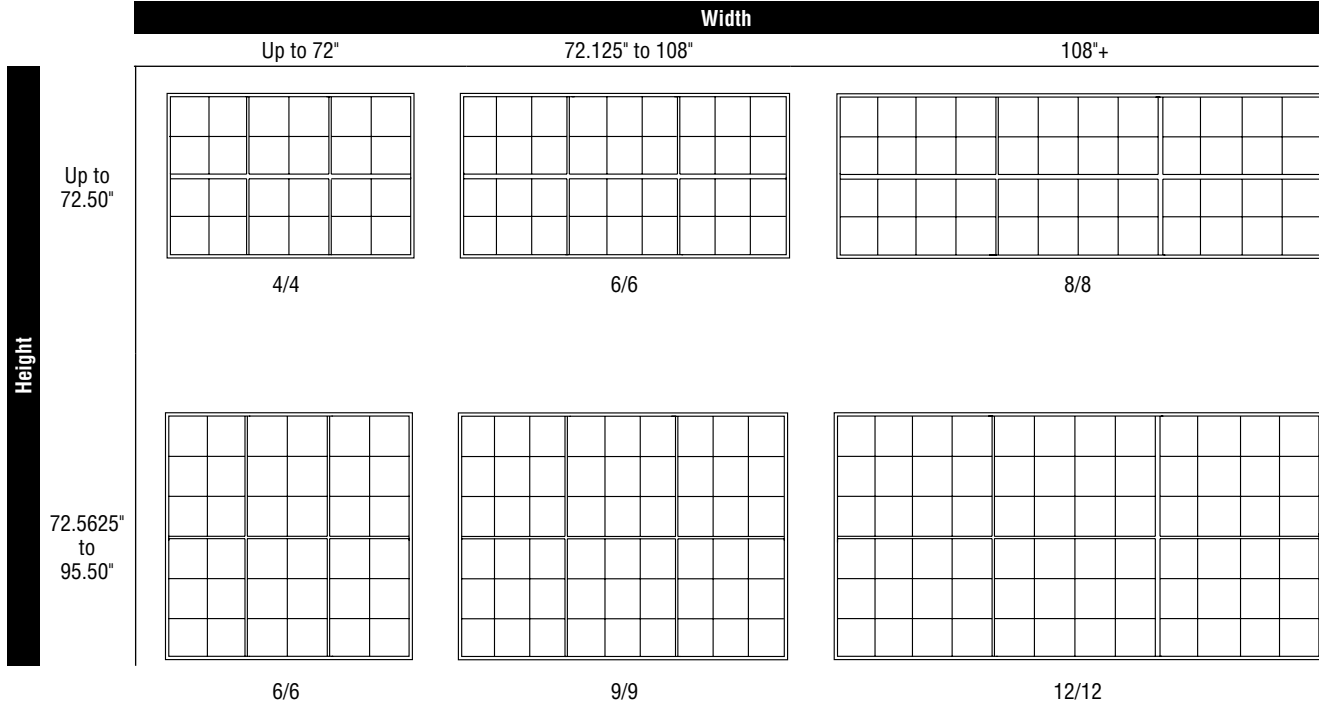

Default Colonial Grid Pattern – Full