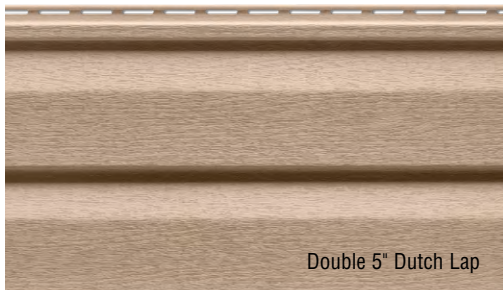

Siding in Majestic Brick with Pebble trim.

Double 4" Clapboard

Double 4" Dutch Lap

Double 5" Clapboard

Double 5" Dutch Lap

LAUNCH YOUR NEW LOOK

Whether you want to just refresh the appearance or press the reset button – one of the most difficult aspects of home remodeling is choosing colors. How will the new products and colors look on your home?