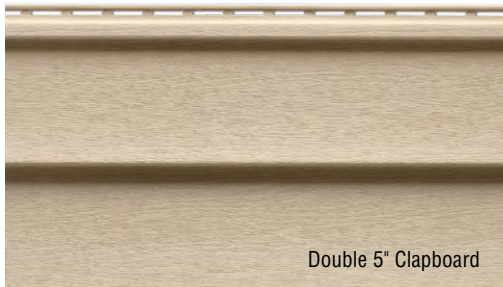

Double 5" Clapboard