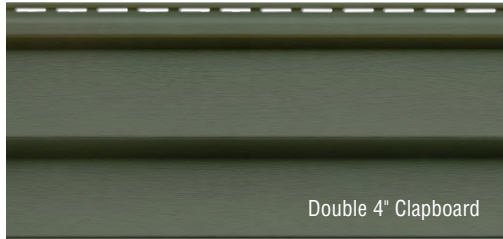

Double 4" Clapboard