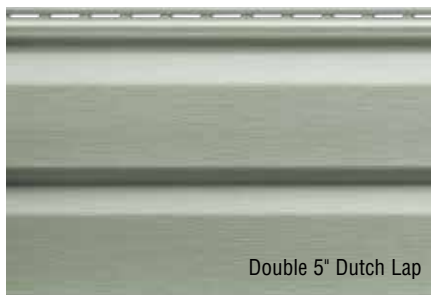

Texture: Light Roughsawn

Rolled nail hem for extra-strong wall attachment.

House shown in Harbor Bay.

Double 4" Clapboard

Double 4" Dutch Lap

Double 5" Clapboard

Double 5" Dutch Lap

Siding in Storm with Linen trim.