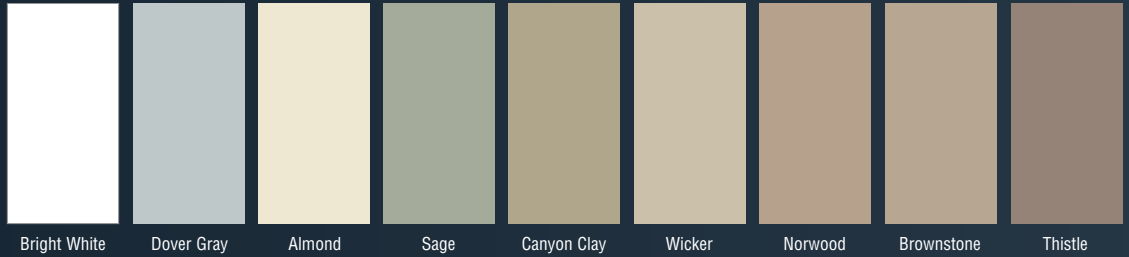

Double 4" Clapboard
Woodgrain Texture

8" Clapboard
Woodgrain Texture

COLOR PALETTE

A LEGACY OF QUALITY

Leave it to SteelTek to create a luxurious finish for your home while protecting it with a durable armor of steel. This pioneer of steel siding features a handsomely crafted woodgrain texture and beautiful palette of colors for an exquisite home exterior.