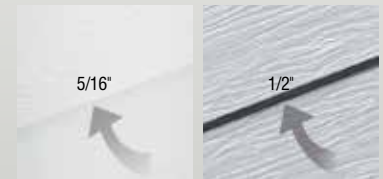

ADDED DIMENSION

SteelTek's generously proportioned 1/2" butt height adds greater dimension and style with dramatic shadow lines.

SMOOTH FINISHED LOOK

While fiber cement and compressed particle boards typically require caulked joints, SteelTek's "seams" are crisp and clean.